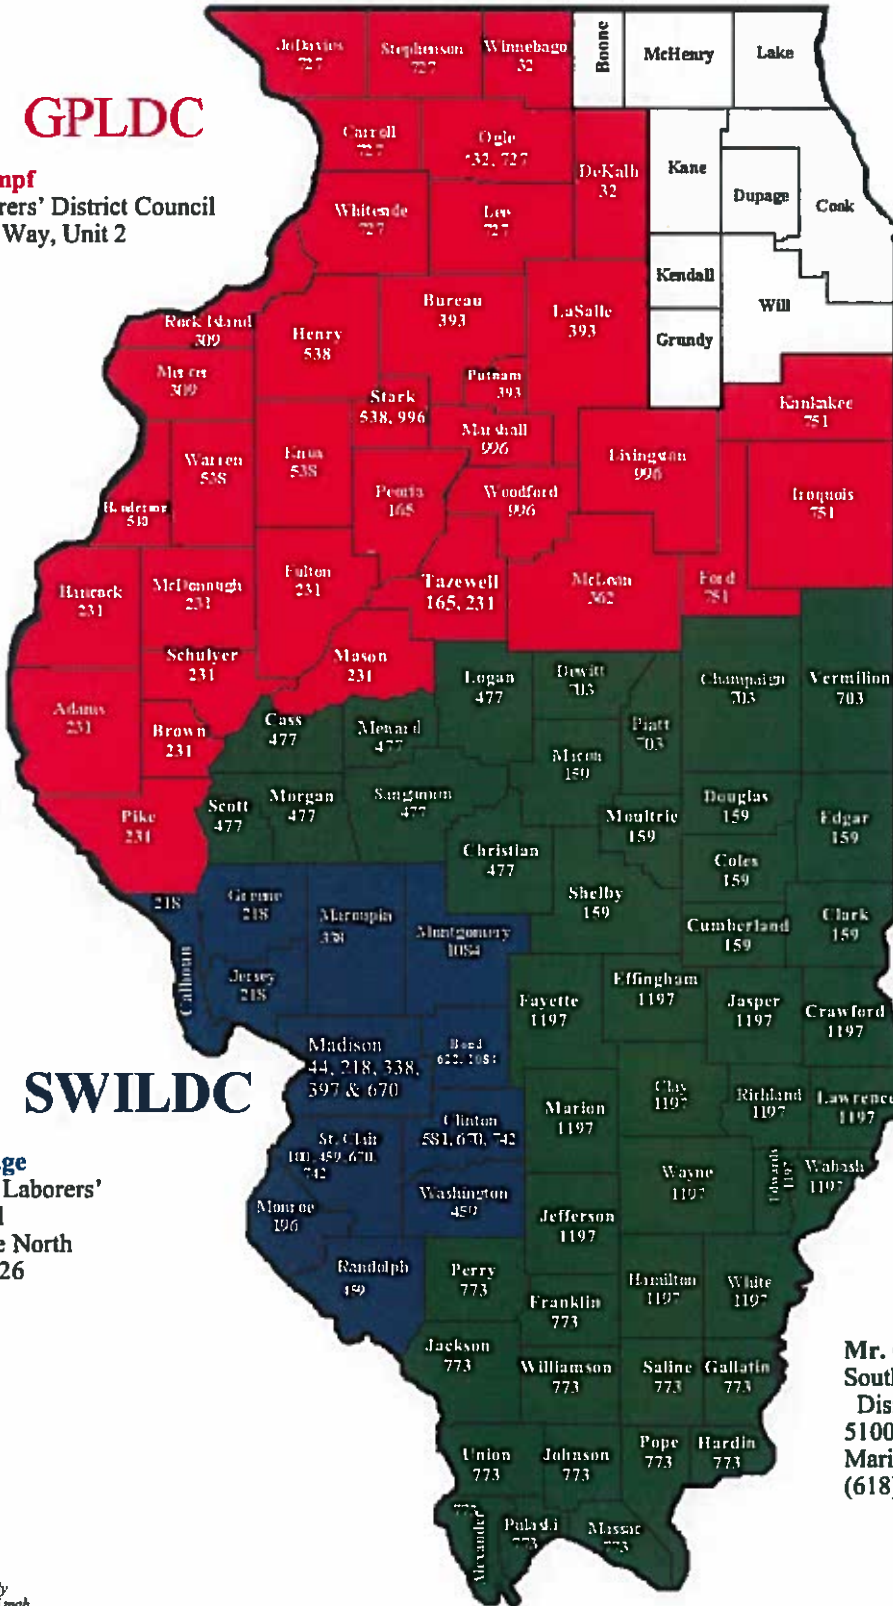

GPLDC

Mr. Charlie Shempf
Great Plains Laborers' District Council
4208 W Partridge Way, Unit 2
Peoria, IL 61615
(309) 692-8750

SWILDC

Mr. Glyn Ramage
Southwestern IL Laborers' District Council
20 Bronze Pointe North
Swansea, IL 62226
(618) 234-2704

S & C ILDC

Mr. Clint Taylor
Southern & Central IL Laborers' District Council
5100 Ed Smith Way
Marion, IL 62959
(618) 998-1787

* - City of Rochelle Only
Updated 07.31.2015 mah